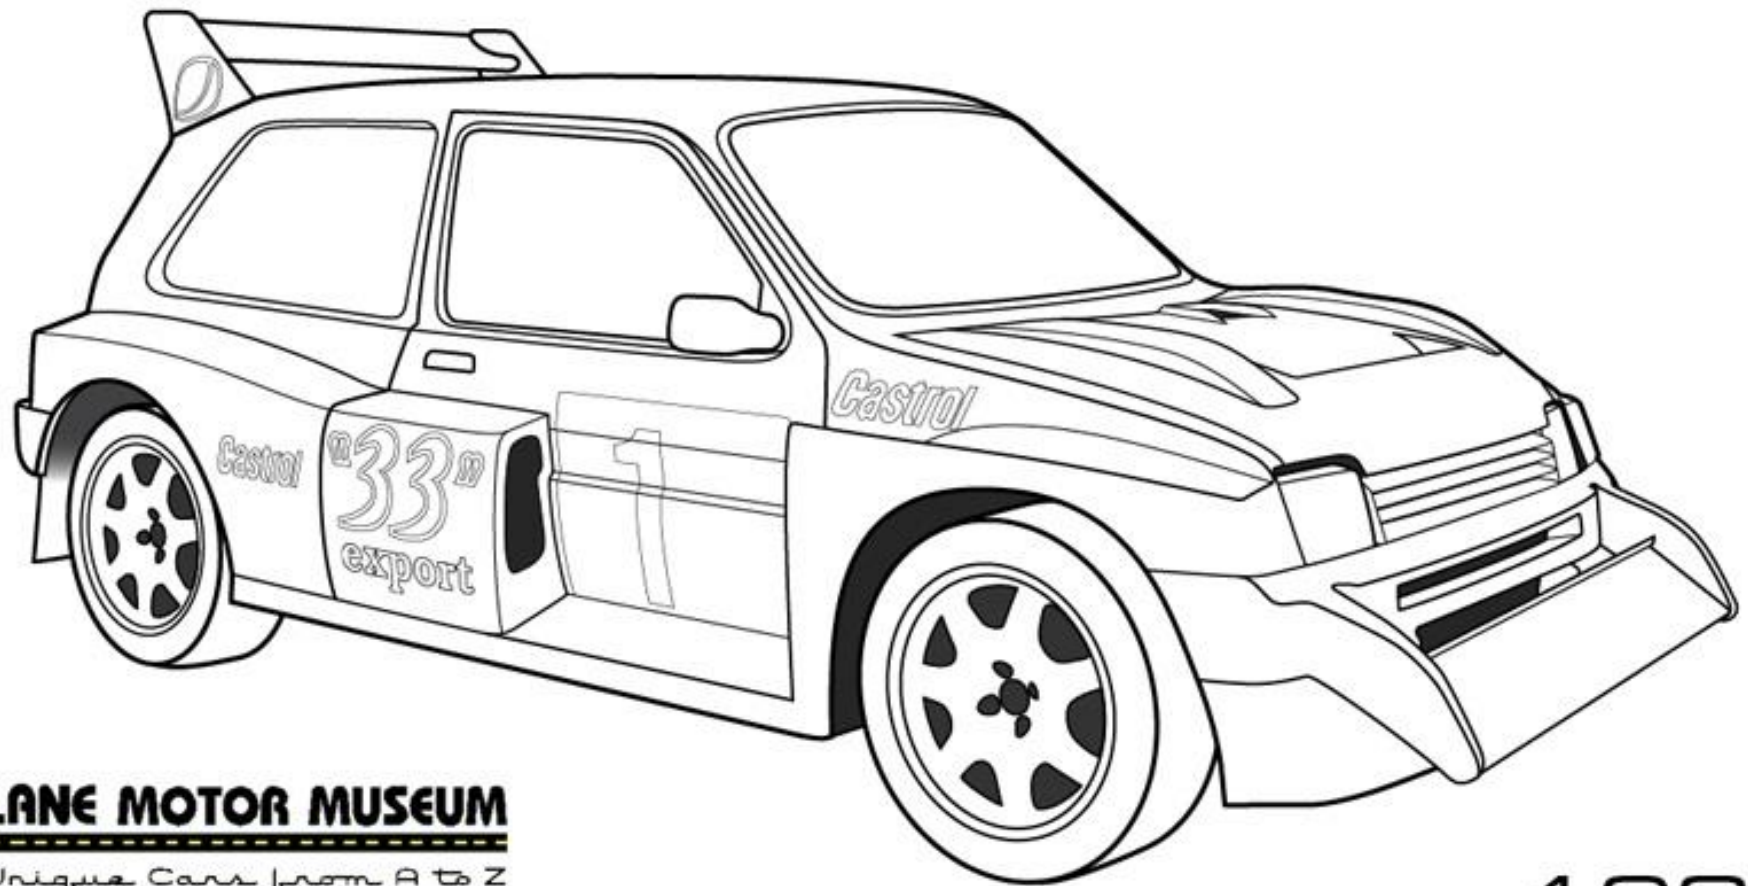

# MG Metro 6R4

**LANE MOTOR MUSEUM**  
Unique Cars from A to Z

1984